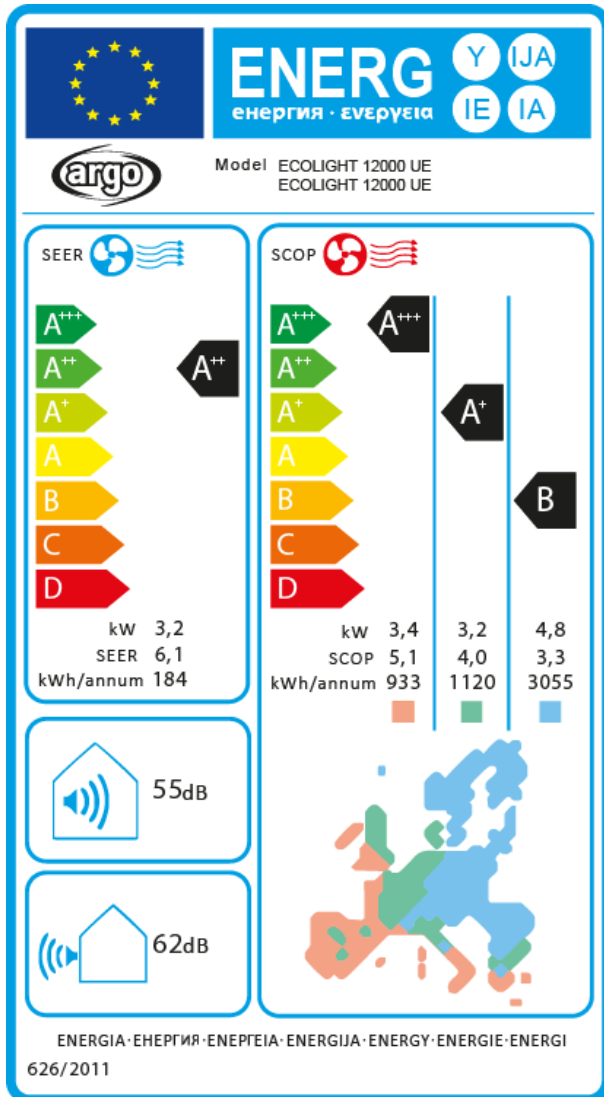

ARGO new X3 ECO PLUS - Serie Mono - Wandgeräte

Wired controller (optional)

SINGLE

9-12-18-24k

ARGO new X3 ECO PLUS - the remocon

- ✓ Flaches Design
- ✓ Leicht zu bedienende Tasten
- ✓ Wifi-Taste
- ✓ Programmierbarer ON/OFF-Timer

ARGO new X3 ECO PLUS - single models

A+++ Energy Class IN WARMER CLIMATES

CLASSE A+++
IN CONDIZIONI CLIMATICHE "PIÙ CALDE"
AVERAGE SEASON

CLIMA PIÙ CALDO = TEMPERATURA ESTERNA DI RIFERIMENTO + 2°C = ZONA CLIMATICA EUROPEA A CLIMA PIÙ CALDO

WARMER SEASON = REFERENCE OUTDOOR TEMPERATURE + 2°C = EUROPEAN CLIMATE ZONE WITH WARMER TEMPERATURE CONDITIONS

ARGO new X3 ECO PLUS - MULTI – the different indoor units

Hi-wall

Cassette

Ducted

Floor ceiling